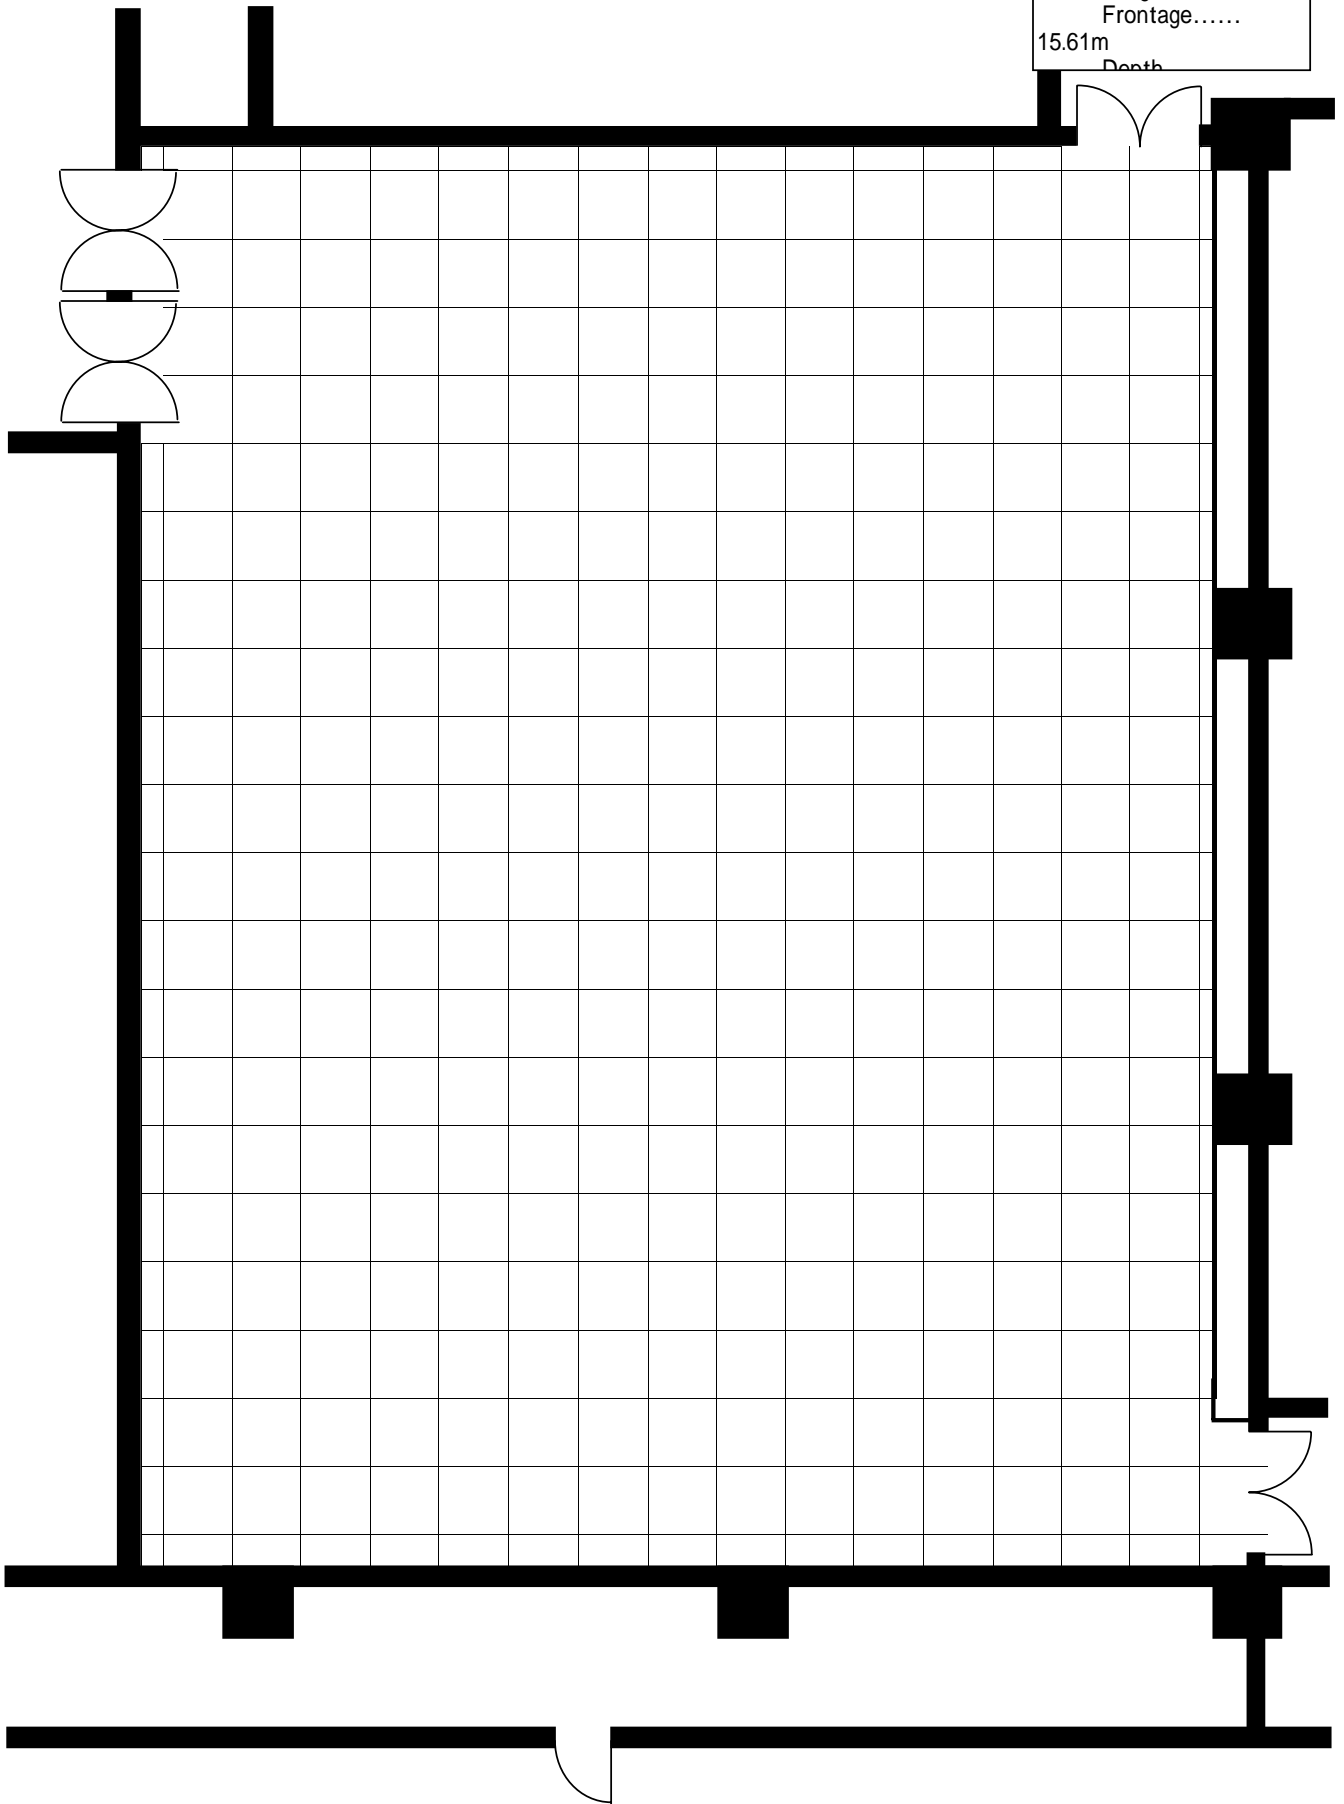

RANGYOKU  
AREA.....716m<sup>2</sup>  
SZ Height .....9.00m  
Frontage.....  
16.90m  
Depth.....

CRYSTAL  
AREA.....170m<sup>2</sup>  
SZ Height .....4.50m  
Frontage.....11.25m  
Depth .....15.24m

MARBLE  
AREA.....110m<sup>2</sup>  
SZ Height .....3.50m  
Frontage.....7.20m  
Depth .....15.24m

AMBER  
AREA.....101m<sup>2</sup>  
SZ Height .....3.50m  
Frontage.....7.20m  
Depth .....13.33m

IVORY  
AREA.....157m<sup>2</sup>  
SZ Height .....3.50m  
Frontage.....11.21m  
Depth .....13.33m

KAIHO  
AREA.....300m<sup>2</sup>  
SZ Height .....3.60m  
Frontage.....  
13.38m  
Depth

ZUIYO  
AREA.....319m<sup>2</sup>  
SZ Height .....3.60m  
Frontage.....  
14.22m  
Depth

FOUNTAIN  
AREA.....331m<sup>2</sup>  
SZ Height .....4.50m  
Frontage.....  
15.61m  
Depth.....

ORCHARD  
AREA.....302m<sup>2</sup>  
SZ Height .....3.60m  
Frontage.....  
21.55m  
Depth

PHOENIX  
AREA.....221m<sup>2</sup>  
SZ Height...5.50m  
Frontage.....  
12.95m  
Depth

GIBRALTAR  
AREA.....140m<sup>2</sup>

PRIVATE RESTAURANT  
AREA.....59m<sup>2</sup>