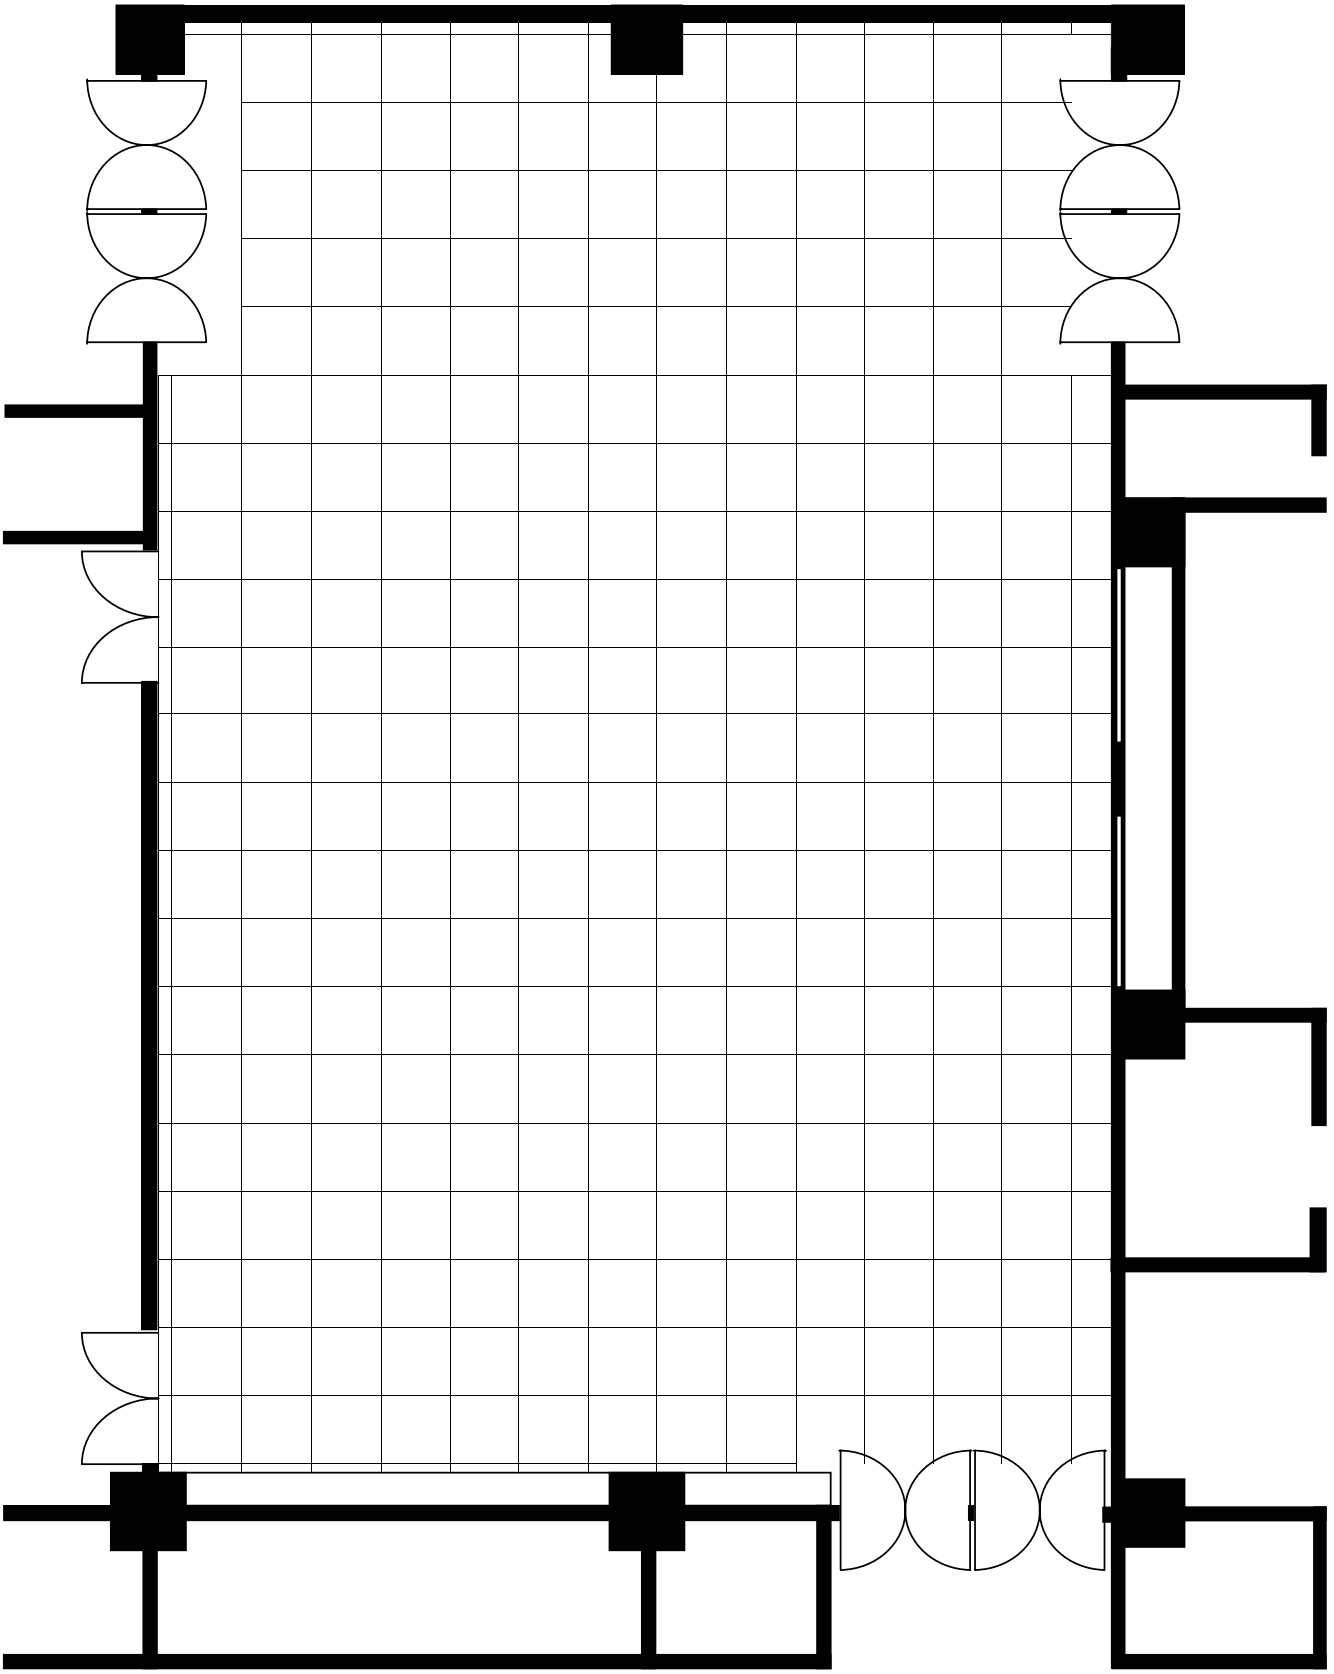

RANGYOKU  
AREA.....716m<sup>2</sup>  
SZ Height .....9.00m  
Frontage.....  
16.90m  
Depth.....

CRYSTAL  
AREA.....170m<sup>2</sup>  
SZ Height .....4.50m  
Frontage.....11.25m  
Depth .....15.24m

MARBLE  
AREA.....110m<sup>2</sup>  
SZ Height .....3.50m  
Frontage.....7.20m  
Depth .....15.24m

AMBER  
AREA.....101m<sup>2</sup>  
SZ Height .....3.50m  
Frontage.....7.20m  
Depth .....13.33m

IVORY  
AREA.....157m<sup>2</sup>  
SZ Height .....3.50m  
Frontage.....11.21m  
Depth .....13.33m

KAIHO  
AREA.....300m<sup>2</sup>  
SZ Height .....3.60m  
Frontage.....  
13.38m  
Depth

ZUIYO  
AREA.....319m<sup>2</sup>  
SZ Height .....3.60m  
Frontage.....  
14.22m  
Depth

FOUNTAIN  
AREA.....331m<sup>2</sup>  
SZ Height .....4.50m  
Frontage.....  
15.61m  
Depth.....

ORCHARD  
AREA.....302m<sup>2</sup>  
SZ Height .....3.60m  
Frontage.....  
21.55m  
Depth

PHOENIX  
AREA.....221m<sup>2</sup>  
SZ Height...5.50m  
Frontage.....  
12.95m  
Depth

GIBRALTAR  
AREA.....140m<sup>2</sup>

PRIVATE RESTAURANT  
AREA.....59m<sup>2</sup>