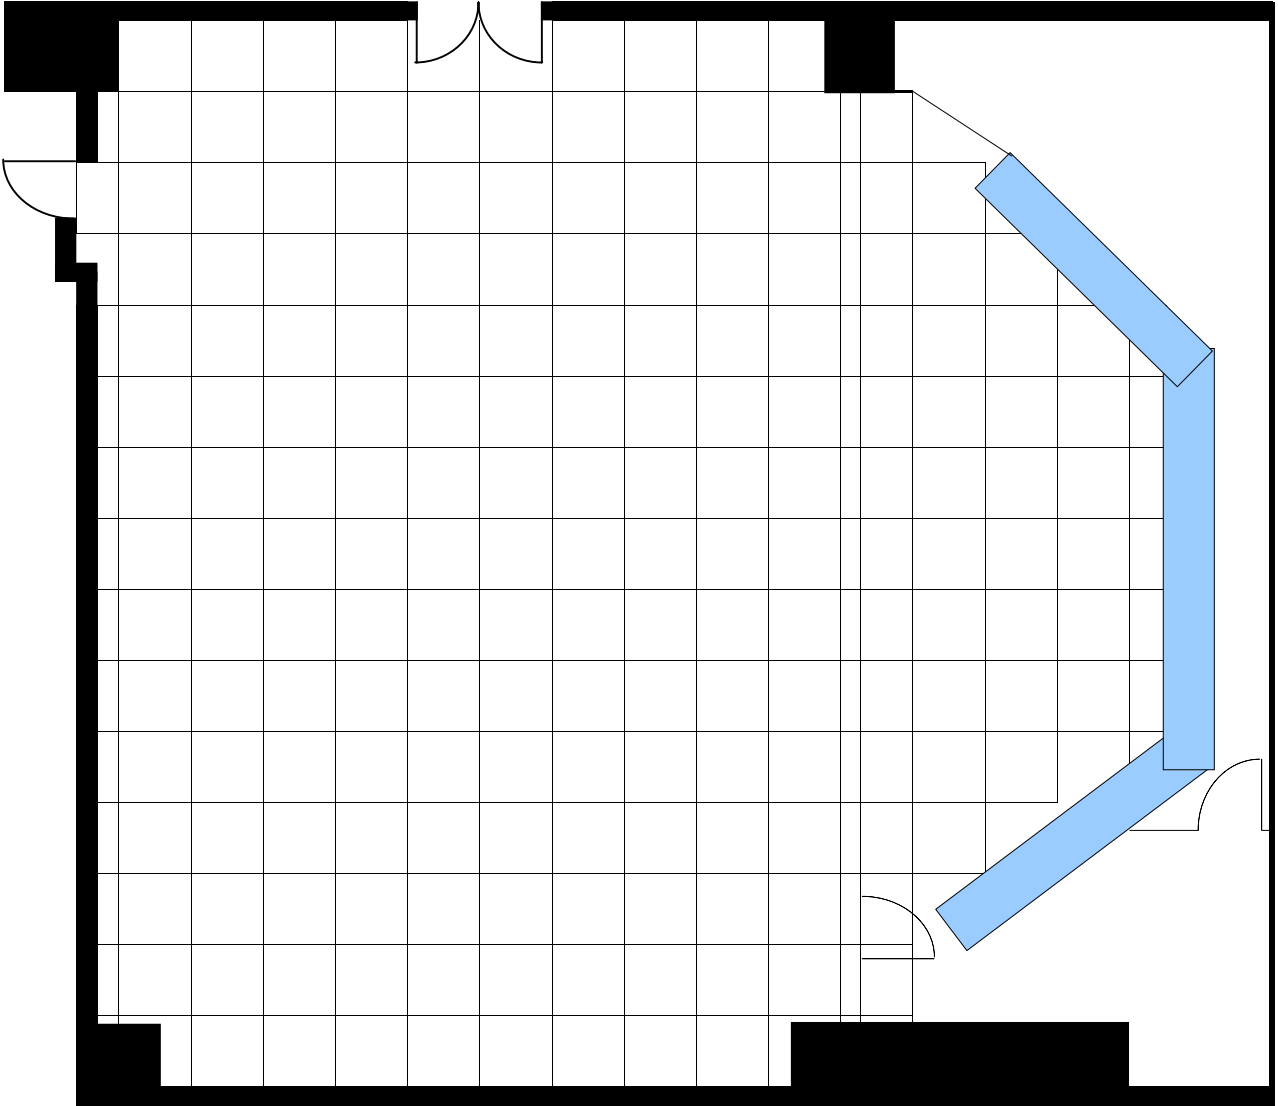

SUMMIT HALL  
AREA.....2,603m<sup>2</sup>  
SZ Height .....9.00m  
Frontage.....61.40m  
Depth .....42.38m

TENZU)  
AREA.....915m<sup>2</sup>  
SZ Height .....9.00m  
Frontage.....  
21.60m  
Depth.....

AMBER  
AREA.....101m<sup>2</sup>  
SZ Height .....3.50m  
Frontage.....7.20m  
Depth .....13.33m

IVORY  
AREA.....157m<sup>2</sup>  
SZ Height .....3.50m  
Frontage.....11.21m  
Depth .....13.33m

KAIHO  
AREA.....300m<sup>2</sup>  
SZ Height .....3.60m  
Frontage.....  
13.38m  
Depth

ZUIYO  
AREA.....319m<sup>2</sup>  
SZ Height .....3.60m  
Frontage.....  
14.22m  
Depth

FOUNTAIN  
AREA.....331m<sup>2</sup>  
SZ Height .....4.50m  
Frontage.....  
15.61m  
Depth.....

ORCHARD  
AREA.....302m<sup>2</sup>  
SZ Height .....3.60m  
Frontage.....  
21.55m  
Depth

PHOENIX  
AREA.....221m<sup>2</sup>  
SZ Height...5.50m  
Frontage.....  
12.95m  
Depth

GIBRALTAR  
AREA.....140m<sup>2</sup>

PRIVATE RESTAURANT  
AREA.....59m<sup>2</sup>