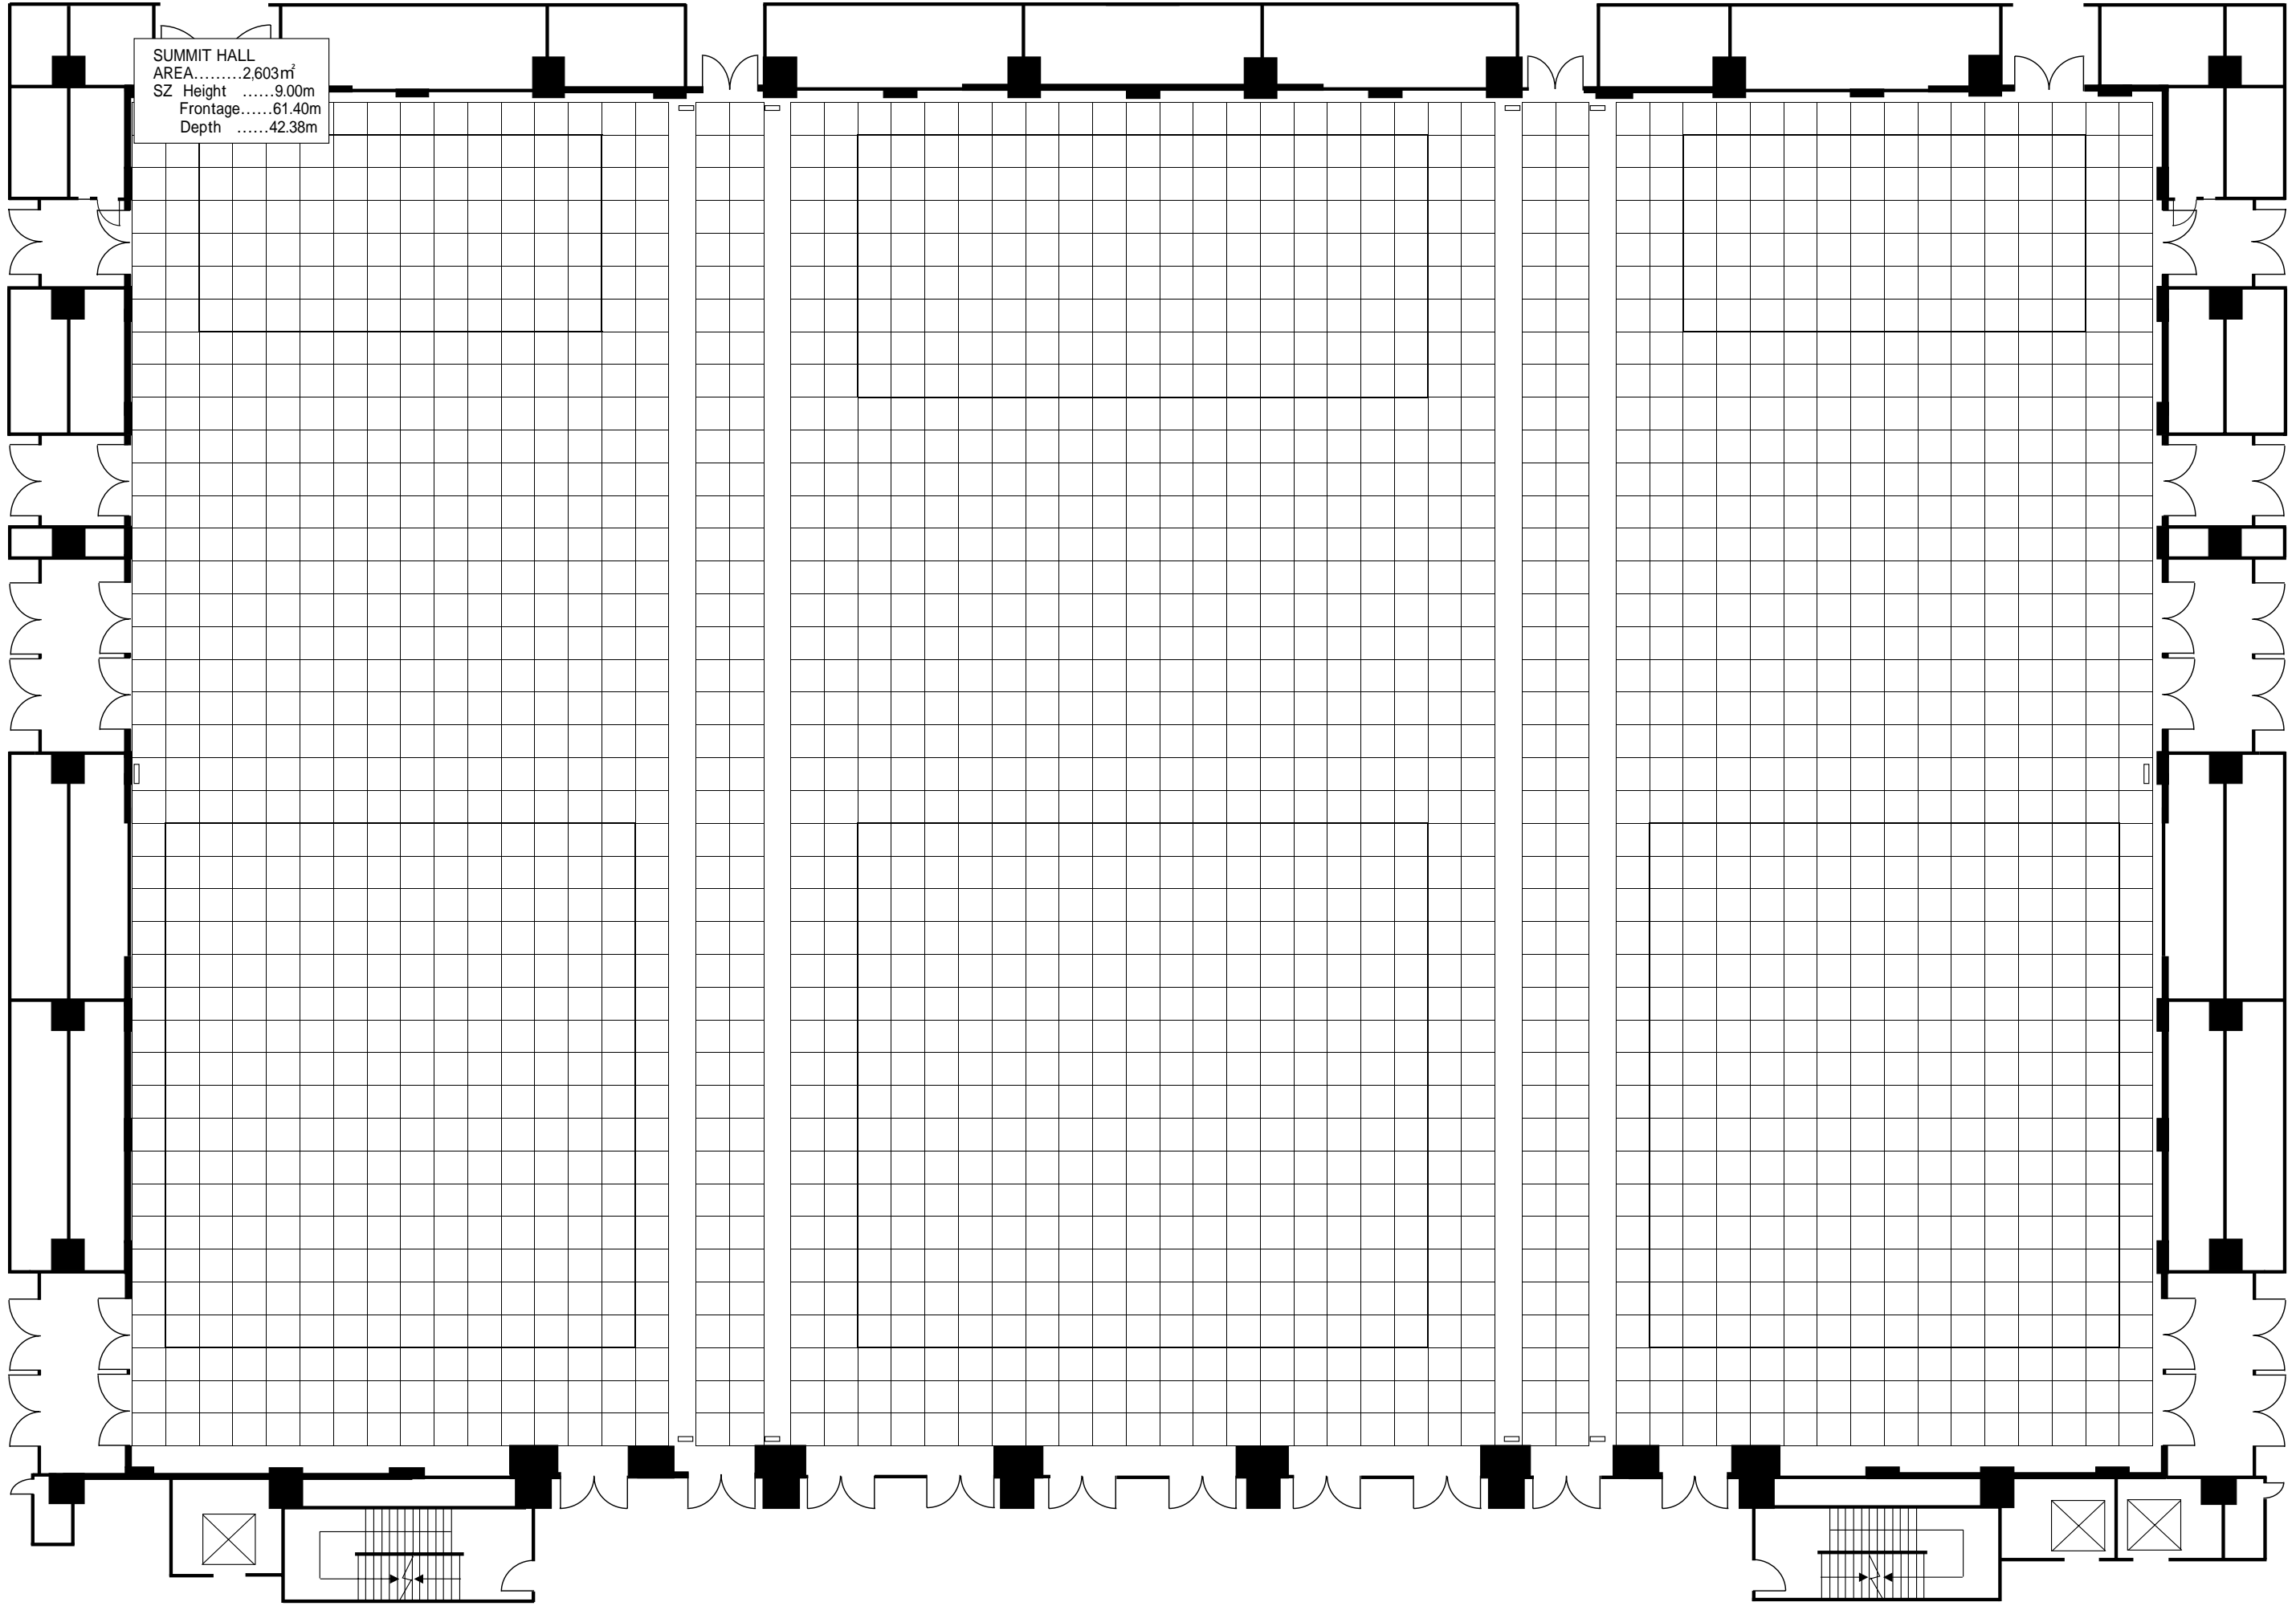

SUMMIT HALL  
AREA.....2,603m<sup>2</sup>  
SZ Height .....9.00m  
Frontage.....61.40m  
Depth .....42.38m

TENZU)  
AREA.....915m<sup>2</sup>  
SZ Height .....9.00m  
Frontage.....  
21.60m  
Depth.....

RANGYOKU  
AREA.....716m<sup>2</sup>  
SZ Height .....9.00m  
Frontage.....  
16.90m  
Depth.....

CRYSTAL  
AREA.....170m<sup>2</sup>  
SZ Height .....4.50m  
Frontage.....11.25m  
Depth .....15.24m

MARBLE  
AREA.....110m<sup>2</sup>  
SZ Height .....3.50m  
Frontage.....7.20m  
Depth .....15.24m

AMBER  
AREA.....101m<sup>2</sup>  
SZ Height .....3.50m  
Frontage.....7.20m  
Depth .....13.33m

IVORY  
AREA.....157m<sup>2</sup>  
SZ Height .....3.50m  
Frontage.....11.21m  
Depth .....13.33m

KAIHO  
AREA.....300m<sup>2</sup>  
SZ Height .....3.60m  
Frontage.....  
13.38m  
Depth

PHOENIX  
AREA.....221m<sup>2</sup>  
SZ Height...5.50m  
Frontage.....  
12.95m  
Depth

GIBRALTAR  
AREA.....140m<sup>2</sup>

PRIVATE RESTAURANT  
AREA.....59m<sup>2</sup>