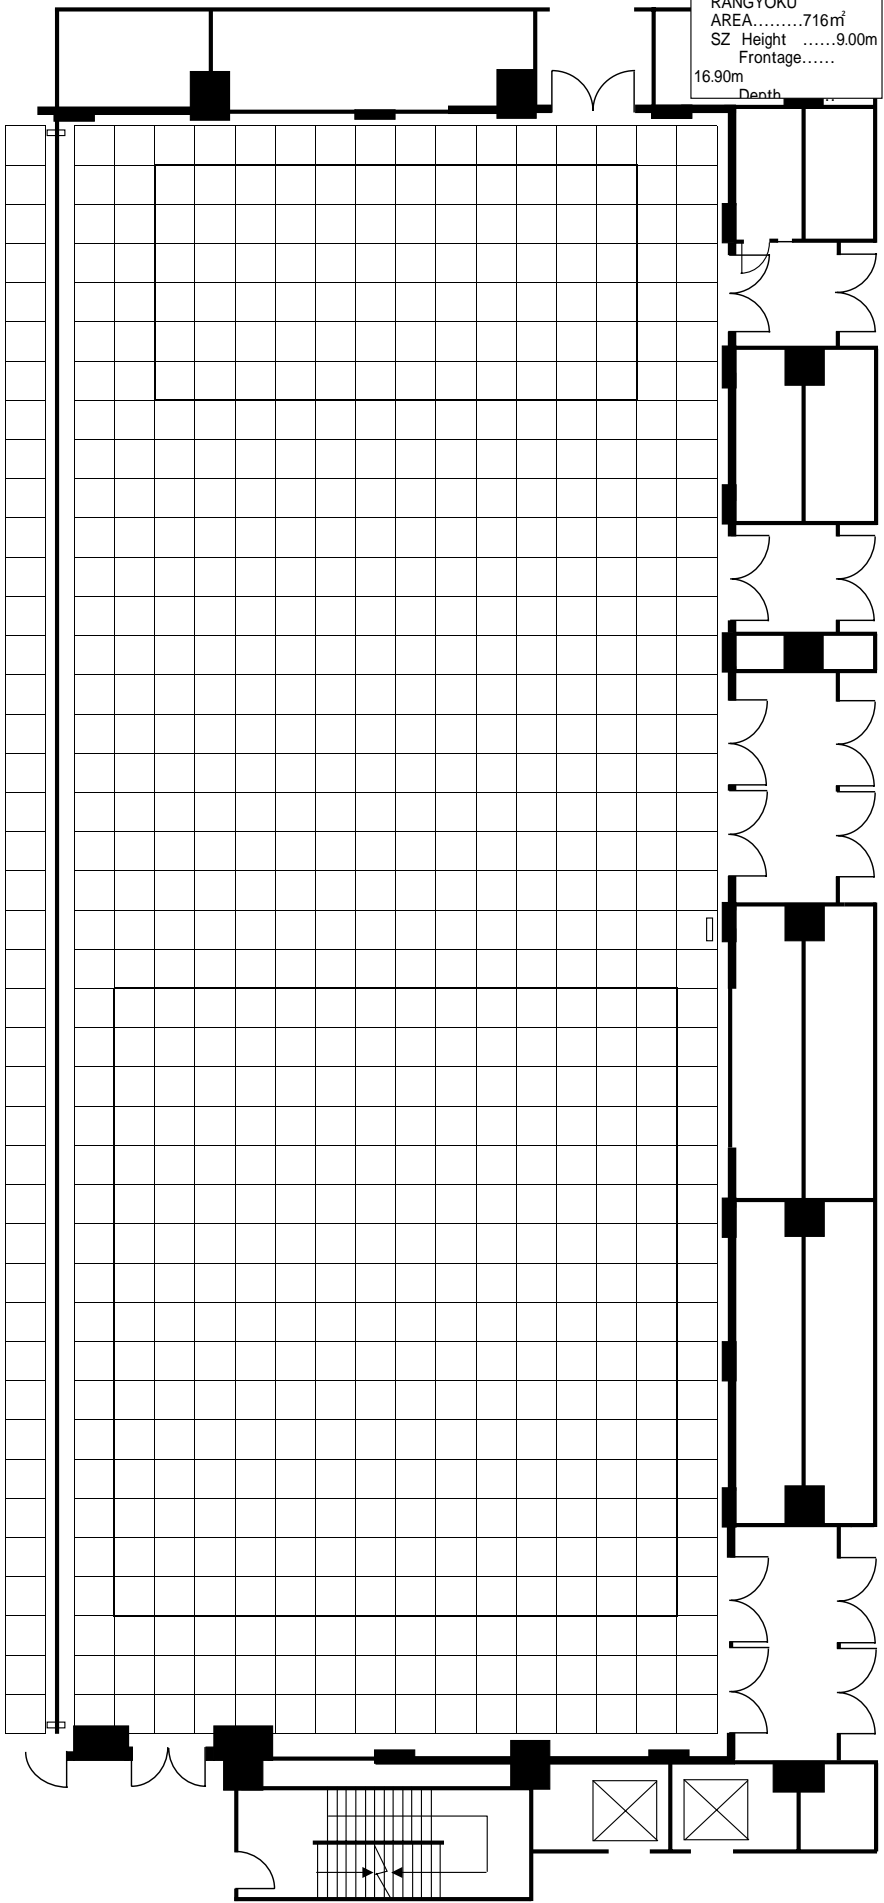

SUMMIT HALL  
AREA.....2,603m<sup>2</sup>  
SZ Height .....9.00m  
Frontage.....61.40m  
Depth .....42.38m

TENZU)  
AREA.....915m<sup>2</sup>  
SZ Height .....9.00m  
Frontage.....  
21.60m  
Depth.....

RANGYOKU  
AREA.....716m<sup>2</sup>  
SZ Height .....9.00m  
Frontage.....  
16.90m  
Depth.....

CRYSTAL  
AREA.....170m<sup>2</sup>  
SZ Height .....4.50m  
Frontage.....11.25m  
Depth .....15.24m

MARBLE  
AREA.....110m<sup>2</sup>  
SZ Height .....3.50m  
Frontage.....7.20m  
Depth .....15.24m

AMBER  
AREA.....101m<sup>2</sup>  
SZ Height .....3.50m  
Frontage.....7.20m  
Depth .....13.33m

IVORY  
AREA.....157m<sup>2</sup>  
SZ Height .....3.50m  
Frontage.....11.21m  
Depth .....13.33m

KAIHO  
AREA.....300m<sup>2</sup>  
SZ Height .....3.60m  
Frontage.....  
13.38m  
Depth

PHOENIX  
AREA.....221m<sup>2</sup>  
SZ Height...5.50m  
Frontage.....  
12.95m  
Depth

GIBRALTAR  
AREA.....140m<sup>2</sup>

PRIVATE RESTAURANT  
AREA.....59m<sup>2</sup>