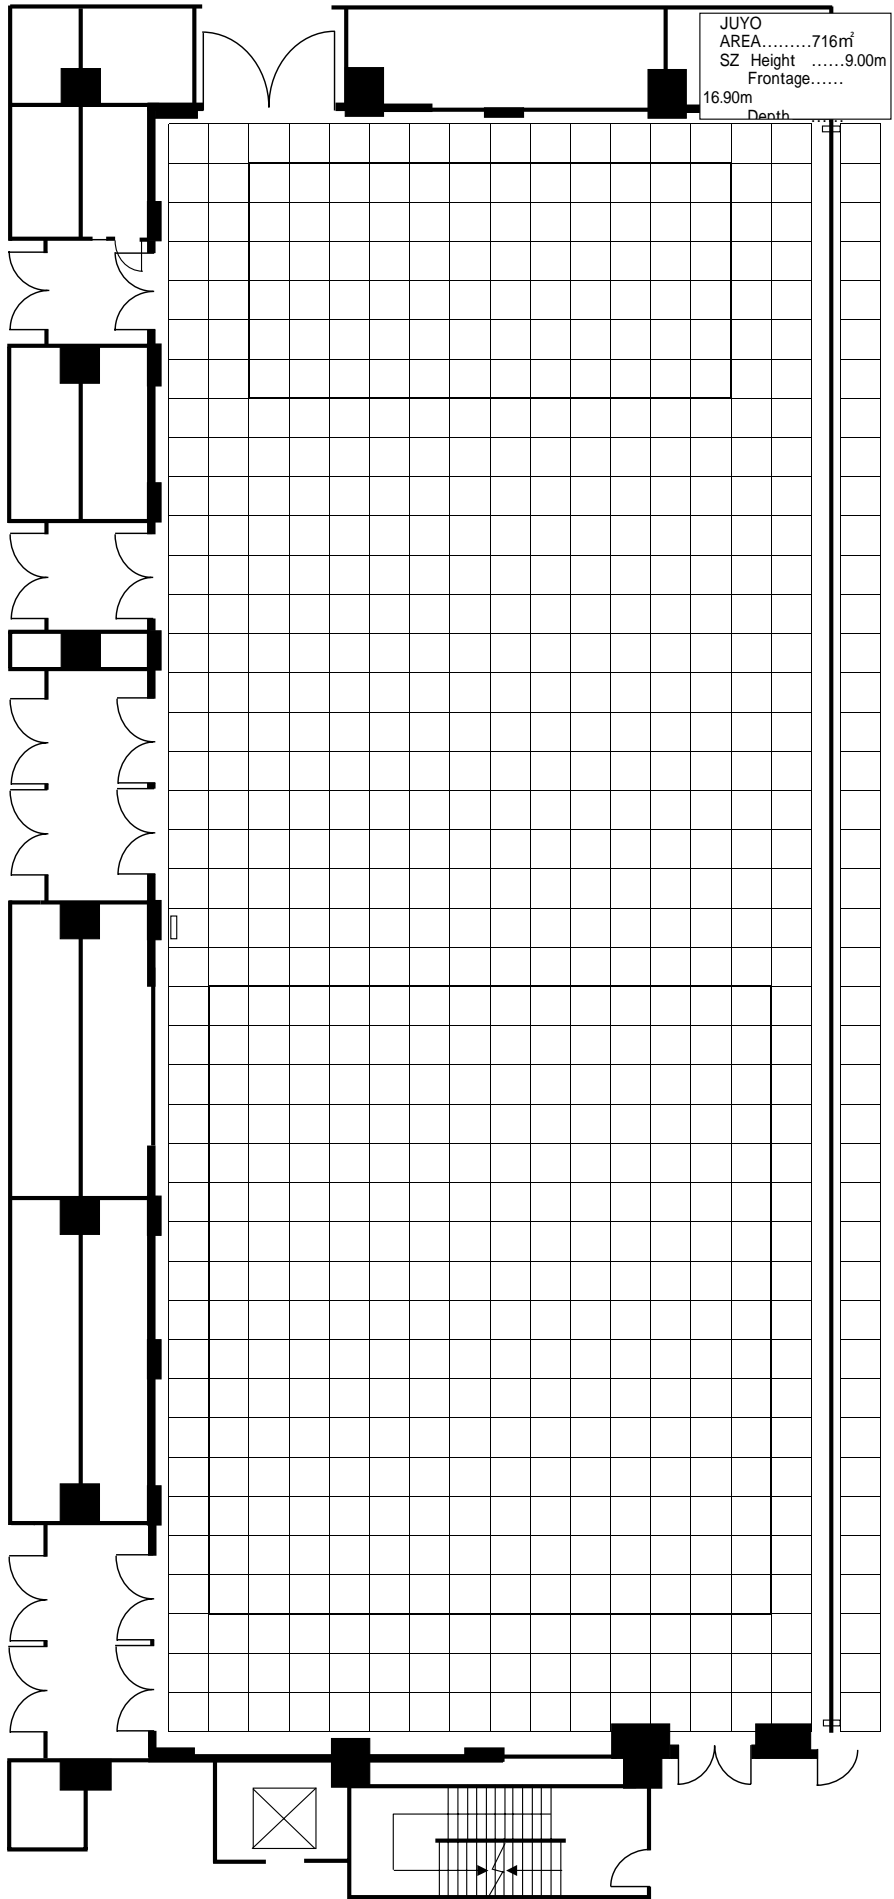

SUMMIT HALL  
AREA.....2,603m<sup>2</sup>  
SZ Height .....9.00m  
Frontage.....61.40m  
Depth .....42.38m

TENZU)  
AREA.....915m<sup>2</sup>  
SZ Height .....9.00m  
Frontage.....  
21.60m  
Depth.....

RANGYOKU  
AREA.....716m<sup>2</sup>  
SZ Height .....9.00m  
Frontage.....  
16.90m  
Depth.....

CRYSTAL  
AREA.....170m<sup>2</sup>  
SZ Height .....4.50m  
Frontage.....11.25m  
Depth .....15.24m

MARBLE  
AREA.....110m<sup>2</sup>  
SZ Height .....3.50m  
Frontage.....7.20m  
Depth .....15.24m

AMBER  
AREA.....101m<sup>2</sup>  
SZ Height .....3.50m  
Frontage.....7.20m  
Depth .....13.33m

IVORY  
AREA.....157m<sup>2</sup>  
SZ Height .....3.50m  
Frontage.....11.21m  
Depth .....13.33m

KAIHO  
AREA.....300m<sup>2</sup>  
SZ Height .....3.60m  
Frontage.....  
13.38m  
Depth

PHOENIX  
AREA.....221m<sup>2</sup>  
SZ Height...5.50m  
Frontage.....  
12.95m  
Depth

GIBRALTAR  
AREA.....140m<sup>2</sup>

PRIVATE RESTAURANT  
AREA.....59m<sup>2</sup>