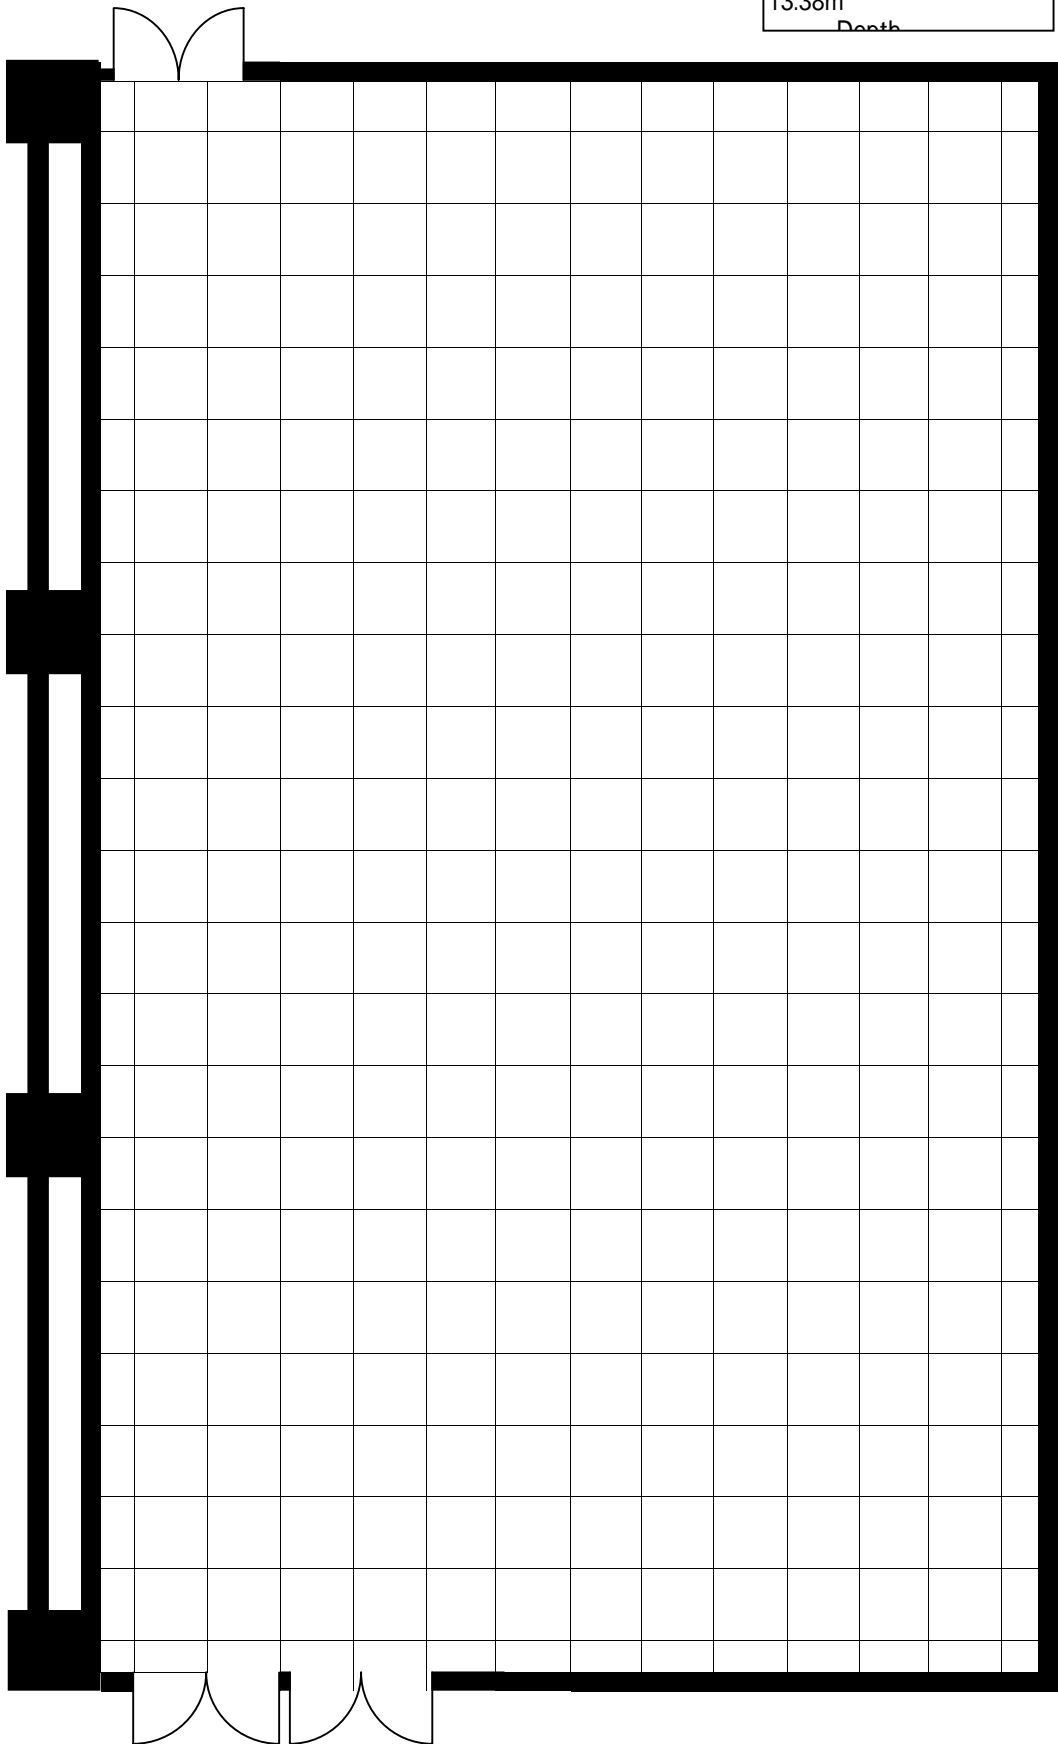

SUMMIT HALL  
AREA.....2,603m<sup>2</sup>  
SZ Height .....9.00m  
Frontage.....61.40m  
Depth .....42.38m

TENZU)  
AREA.....915m<sup>2</sup>  
SZ Height .....9.00m  
Frontage.....  
21.60m  
Depth.....

RANGYOKU  
AREA.....716m<sup>2</sup>  
SZ Height .....9.00m  
Frontage.....  
16.90m  
Depth.....

CRYSTAL  
AREA.....170m<sup>2</sup>  
SZ Height .....4.50m  
Frontage.....11.25m  
Depth .....15.24m

MARBLE  
AREA.....110m<sup>2</sup>  
SZ Height .....3.50m  
Frontage.....7.20m  
Depth .....15.24m

AMBER  
AREA.....101m<sup>2</sup>  
SZ Height .....3.50m  
Frontage.....7.20m  
Depth .....13.33m

IVORY  
AREA.....157m<sup>2</sup>  
SZ Height .....3.50m  
Frontage.....11.21m  
Depth .....13.33m

KAIHO  
AREA.....300m<sup>2</sup>  
SZ Height .....3.60m  
Frontage.....  
13.38m  
Depth

PHOENIX  
AREA.....221m<sup>2</sup>  
SZ Height...5.50m  
Frontage.....  
12.95m  
Depth

GIBRALTAR  
AREA.....140m<sup>2</sup>

PRIVATE RESTAURANT  
AREA.....59m<sup>2</sup>